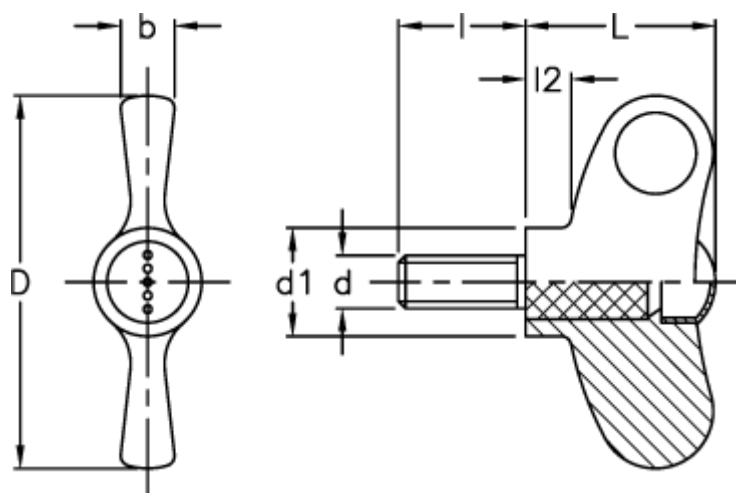

Article number: 23052246266

Description: E+G Wing screw
EWN.55 SST-p-M8x20-C6, red cap

Measures

b	= 8
D	= 55
d1	= 16
d 6g	= M8
l	= 20
L	= 28
l2	= 6.5